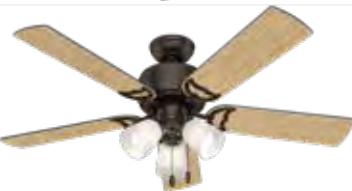

53383
Premier Bronze finish w/5 Dark Walnut/
Drifted Oak blades
UPC: 049694 53383 8